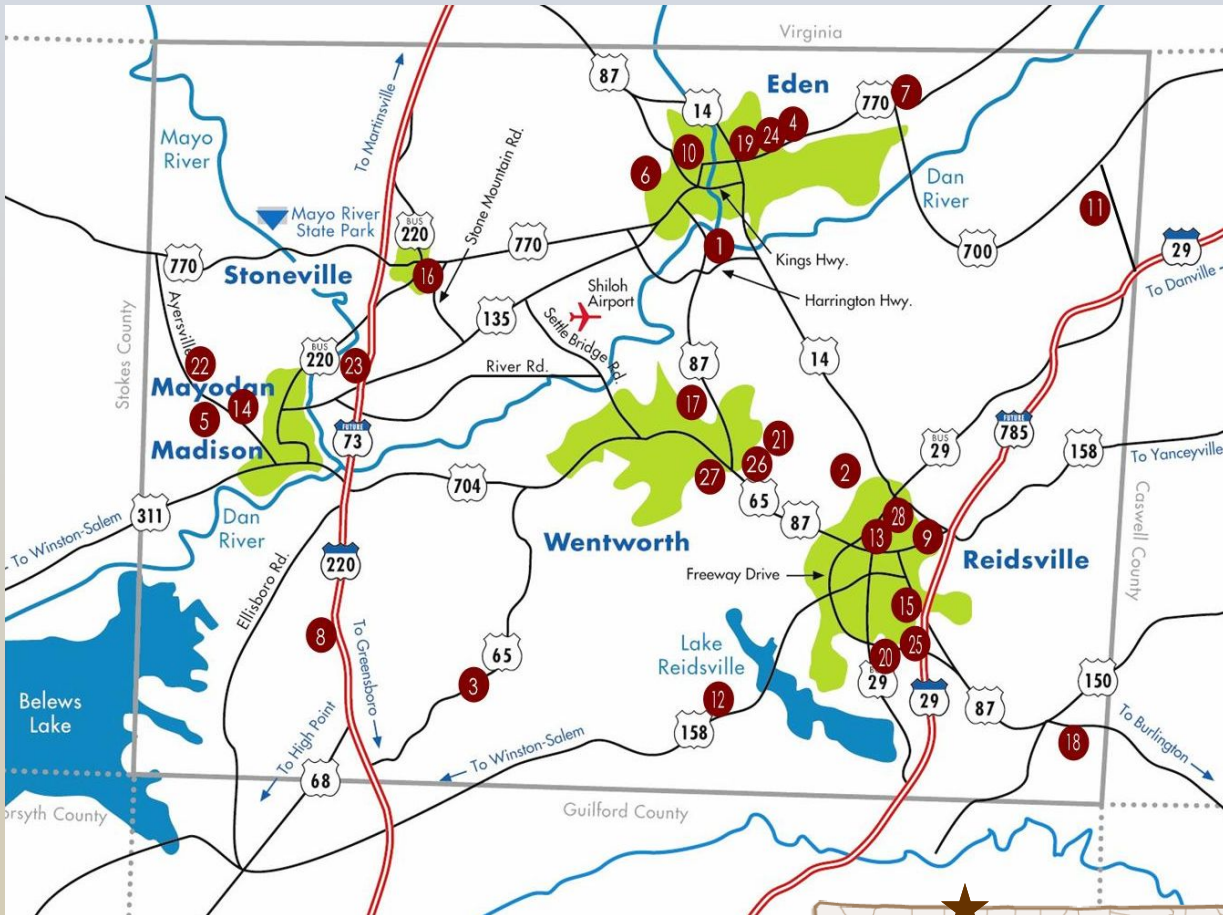

District Map

ROCKINGHAM COUNTY SCHOOLS

Map courtesy of
Rockingham County
Economic Development Commission

ADMINISTRATIVE

1 Central Office
511 Harrington Hwy.
Eden, NC 27288
336.627.2600

TECHNOLOGY

2 Johnson Street
920 Johnson St.
Reidsville, NC 27320
336.342.1823